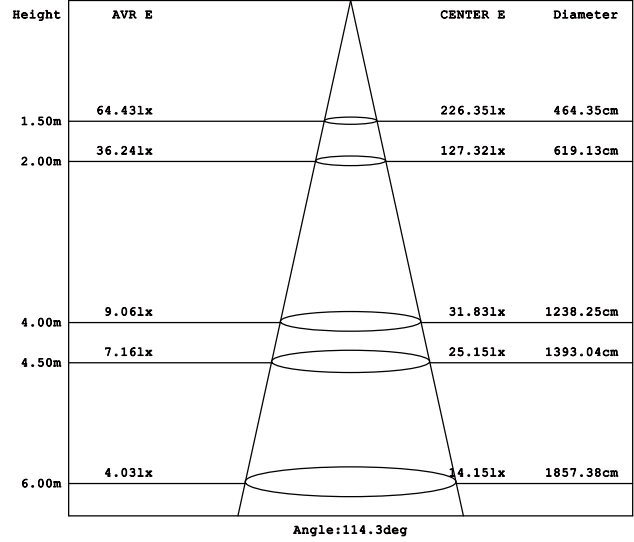

80 lm/W 296 X 296

Features & Benefits

- *80 lm/W high lumen efficacy, with high 80+ CRI.
- TUV CB, GS, EMC and RoHS certified.
- LM80 20x35mil 2835 SMD, 97.1% lumen maintenance @ 6,000 hours.
- 3T ENTIRE PS PMMA LGP, with extrusion process; 1.2T CHIMEI PS diffuser and DXC light reflector.
- ElecCoat™ technology provides white appearance, with superb heat dissipation performance.
- NanoGap™ technology ensures the high lumen efficacy and protection of the LEDs.
- Control: DALI / 0-10V / TRIAC dim control solutions available.
- Long life: L70 @ 80,000 hours.
- 5 years warranty.

* TLP-F-6060N-40

Dimension

Model	Dimension (mm)		
	A	B	C
TLP-F-3030	296	296	11

Ordering Information

Example: TLP-F-3030N-18

Model	Size	Color Temp	Wattage
TLP-F	3030 296*296	W 3000K	18 18W
		N 4000K	
		C 6000K	

Specifications

Optical Parameters

	TLP-F-3030-18		
Size	296x296x11		
CCT	6000K	4000K	3000K
Lumen Output (lm) ±5%	1440	1440	1260
LM Efficacy (lm/W) ±5%	80	80	70
LED Type / Quantity	20x35mil chip / 48pcs		
CRI / SDCM	>80 / <6		

Photometric Data

TLP-F-3030N-18 18W 4000k

TLP-F-3030W-18 18W 3000k

Packing Information

Panel		Box		Carton	
Model No.	ABC MAX (mm)	GW (kg)	ABC MAX (mm)	GW (kg)	
TLP-F-3030	370*35*330	1.25	1020*220*380	19.65	