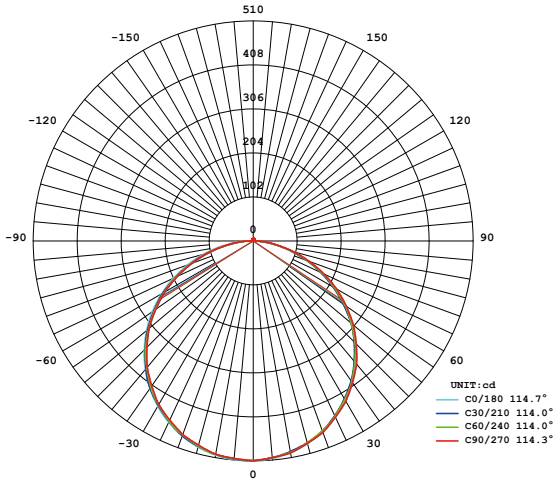

Photometric Data

TLP-F-3030N-18 18W 4000k