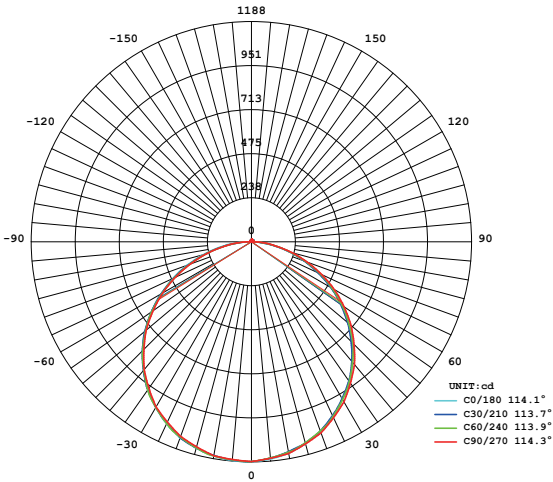

Photometric Data

TLP-A-6060N-42 42W 4000k